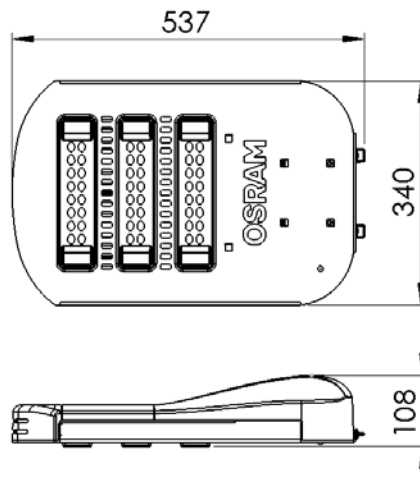

SPECIFICATION

	Parameter	LUXPLUS 55W 757/740	LUXPLUS 110W 757/740	LUXPLUS 160W 757/740	LUXPLUS 220W 757/740	LUXPLUS 270W 757/740
Light Output	Lumens	5500lm	11000lm	16000lm	22000lm	27000lm
	Beam Angle	NB1: 135° x 45° / NB: 145° x 70° (V45) / MB: 145° x 70° (V55)				
	CCT	5700K ± 450K, 4000K ± 200K				
	CRI	>70				
	Lifetime	50,000 hours @ Ta=35C				
Electrical #	Input Voltage	220-240 VAC 50/60Hz				
	Typical Power Consumption	55W	110W	160W	220W	270W
	System Efficacy @ 5700K	100lm/W	100lm/W	100lm/W	100lm/W	100lm/W
	Power Factor	>0.95				
	Control	On/Off (Step Dimming can be customized, dim to 50% after turn on 6 hours as default)				
	ESD Protection	Contact 4kV and Air 8kV				
	Surge Protection	3kV Line – Neutral, 6kV Line/Neutral – PE				
Mechanical	Dimension (WxH)	340mm x 108mm				
	Length	396mm	537mm	537mm	627mm	717mm
	Mounting	Side-entry mounting, 0,5,10,15 degree tilted				
	Maintenance	Driver can be replaced independently				
	Weight	5.4kg	6.4kg	6.5kg	7.3kg	8kg
Temperature ##	Ambient	-30 °C ... +50°C (Ta in free air)				
	Storage	-30 °C ... +85°C				
Standard Compliance	IP Rating	IP66				
	Classification	Class I, IESNA: Type I - Medium@ NB1/ Type III – very short @ NB/ Type II Medium @MB				
	Standard	I IEC60598-1 Luminaires Part 1 General requirements and tests I IEC60598-2-3 Luminaires for road and street lighting I EN 55015 EMC radio disturbance I EN 61000-3-2 Harmonics and flickers I EN61547 EMC immunity requirements I EN62471 eyes safety requirements I JESD22 Reliability standard I Environment: RoHS			I EN 61000-4-2 I EN 61000-4-3 I EN 61000-4-4 I EN 61000-4-5 I EN 61000-4-6 I EN 61000-4-8	
	Flammability	IEC60695				
	Conformity	CE, CQC, CB				
Environment	RoHS, EHS					

PHOTOMETRICS

DRAWINGS

55W

110W

160W

220W

270W

ORDERING CODE