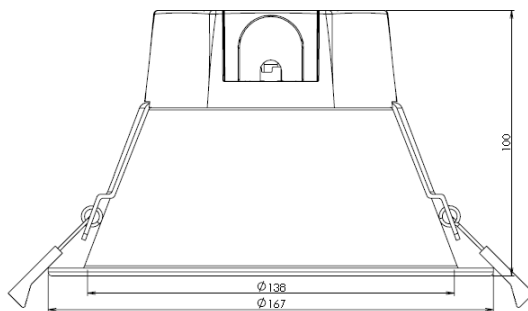

APPLICATIONS

- Office
- Commercial Building
- Retail Stores
- Shopping Malls
- Lobby and Corridor

SPECIFICATION (Preliminary)

Parameter	OPTIVALU DL 4"	OPTIVALU DL 6"		OPTIVALU DL 8"	
Types	9W	12W	16W	21W	30W
Lumens (lm)	750lm	1,050lm	1,380lm	1,850lm	2,700lm
	800lm	1,100lm	1,450lm	1,950lm	2,850lm
	850lm	1,150lm	1,520lm	2,050lm	3,000lm
Beam Angle	80°	85°	85°	85°	85°
Power (typ.)	8.9W	11.5W	15.2W	20.5W	30.2W
Efficacy (lm/W)	85lm/W	90lm/W	90lm/W	90lm/W	90lm/W
	90lm/W	95lm/W	95lm/W	95lm/W	95lm/W
	95lm/W	100lm/W	100lm/W	100lm/W	100lm/W
CCT (K)	3000K	3000K	3000K	3000K	3000K
	4000K	4000K	4000K	4000K	4000K
	5700K	5700K	5700K	5700K	5700K
CRI	83	83	83	83	83
SDCM	<5	<5	<5	<5	<5
Cutoff Angle	16D	16D	16D	16D	16D
Dimension (mm)	Ø117 x 90 (H)	Ø167 x 100 (H)	Ø167 x 100 (H)	Ø217 x 110 (H)	Ø217 x 110 (H)
Mounting Hole	Ø 105mm	Ø 150mm	Ø 150mm	Ø 200mm	Ø 200mm
Installation height	100mm	110mm	110mm	120mm	120mm
Ceiling thickness	2~20mm	2~20mm	2~20mm	2~20mm	2~20mm
Weight	200g	250g	250g	300g	300g
Input Voltage	220~240VAC 50/60Hz				
Power Factor	0.94				
Body Material	Aluminum Body, thickness: 1.2mm Diffuser cover: PC				
Ambient (°C)	-20 ... 40°C (T _a in free air)				
Storage (°C)	-20 ... 80°C				
IP Rating	IP20				
Classification	Class I				
Lifetime (L70, T _a @ 25°C)	50KHours				
Approval Standard	IEC 60598-1, IEC 60598-2-2, IEC 61347-1, IEC 61347-2-13, IEC 62471, IEC/TR 62471-2, CISPR 15, IEC 61547, IEC 61000-3-2, Glow Wire Test (850°C)				
Approval Mark	CB & CCC				
Flammability	F				
Environment	RoHS				

DIMENSION DRAWINGS

 $\gamma = 16^\circ$  $\gamma = 16^\circ$  $\gamma = 16^\circ$

PHOTOMETRICS

Note: Due to manufacturing processes of LED, the polar candela distribution and distance illuminance only reflect statistical figures and do not necessarily correspond to the actual parameters of individual product that may differ from the typical values.