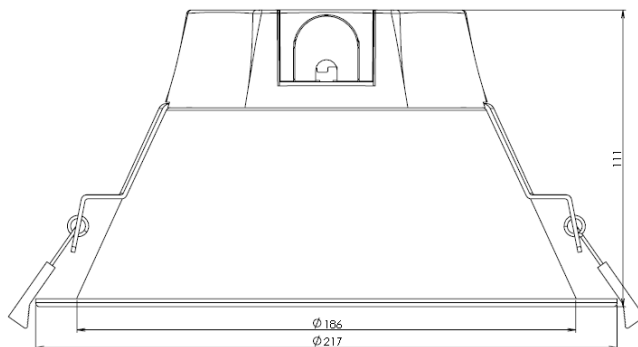

APPLICATIONS

- Office
- Commercial Building
- Retail Stores
- Shopping Malls
- Lobby and Corridor

SPECIFICATION (Preliminary)

Parameter	OPTIVALU DL 4"	OPTIVALU DL 6"		OPTIVALU DL 8"	
Types	9W	12W	16W	21W	30W
Lumens (lm)	750lm	1,050lm	1,380lm	1,850lm	2,700lm
	800lm	1,100lm	1,450lm	1,950lm	2,850lm
	850lm	1,150lm	1,520lm	2,050lm	3,000lm
Beam Angle	80°	85°	85°	85°	85°
Power (typ.)	8.9W	11.5W	15.2W	20.5W	30.2W
Efficacy (lm/W)	85lm/W	90lm/W	90lm/W	90lm/W	90lm/W
	90lm/W	95lm/W	95lm/W	95lm/W	95lm/W
	95lm/W	100lm/W	100lm/W	100lm/W	100lm/W
CCT (K)	3000K	3000K	3000K	3000K	3000K
	4000K	4000K	4000K	4000K	4000K
	5700K	5700K	5700K	5700K	5700K
CRI	83	83	83	83	83
SDCM	<5	<5	<5	<5	<5
Cutoff Angle	16D	16D	16D	16D	16D
Dimension (mm)	Ø117 x 90 (H)	Ø167 x 100 (H)	Ø167 x 100 (H)	Ø217 x 110 (H)	Ø217 x 110 (H)
Mounting Hole	Ø 105mm	Ø 150mm	Ø 150mm	Ø 200mm	Ø 200mm
Installation height	100mm	110mm	110mm	120mm	120mm
Ceiling thickness	2~20mm	2~20mm	2~20mm	2~20mm	2~20mm
Weight	200g	250g	250g	300g	300g
Input Voltage	220~240VAC 50/60Hz				
Power Factor	0.94				
Body Material	Aluminum Body, thickness: 1.2mm Diffuser cover: PC				
Ambient (°C)	-20 ... 40°C (T _a in free air)				
Storage (°C)	-20 ... 80°C				
IP Rating	IP20				
Classification	Class I				
Lifetime (L70, T _a @ 25°C)	50KHours				
Approval Standard	IEC 60598-1, IEC 60598-2-2, IEC 61347-1, IEC 61347-2-13, IEC 62471, IEC/TR 62471-2, CISPR 15, IEC 61547, IEC 61000-3-2, Glow Wire Test (850°C)				
Approval Mark	CB & CCC				
Flammability	F				
Environment	RoHS				

DIMENSION DRAWINGS

 $\gamma = 16^\circ$  $\gamma = 16^\circ$  $\gamma = 16^\circ$

PHOTOMETRICS

Note: Due to manufacturing processes of LED, the polar candela distribution and distance illuminance only reflect statistical figures and do not necessarily correspond to the actual parameters of individual product that may differ from the typical values.