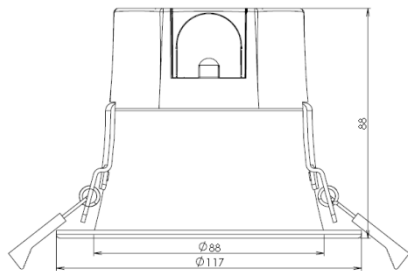

APPLICATIONS

- Office
- Commercial Building
- Retail Stores
- Shopping Malls
- Lobby and Corridor

SPECIFICATION (Preliminary)

Parameter	OPTIVALU DL 4"	OPTIVALU DL 6"		OPTIVALU DL 8"	
Types	9W	12W	16W	21W	30W
Lumens (lm)	750lm	1,050lm	1,380lm	1,850lm	2,700lm
	800lm	1,100lm	1,450lm	1,950lm	2,850lm
	850lm	1,150lm	1,520lm	2,050lm	3,000lm
Beam Angle	80°	85°	85°	85°	85°
Power (typ.)	8.9W	11.5W	15.2W	20.5W	30.2W
Efficacy (lm/W)	85lm/W	90lm/W	90lm/W	90lm/W	90lm/W
	90lm/W	95lm/W	95lm/W	95lm/W	95lm/W
	95lm/W	100lm/W	100lm/W	100lm/W	100lm/W
CCT (K)	3000K	3000K	3000K	3000K	3000K
	4000K	4000K	4000K	4000K	4000K
	5700K	5700K	5700K	5700K	5700K
CRI	83	83	83	83	83
SDCM	<5	<5	<5	<5	<5
Cutoff Angle	16D	16D	16D	16D	16D
Dimension (mm)	Ø117 x 90 (H)	Ø167 x 100 (H)	Ø167 x 100 (H)	Ø217 x 110 (H)	Ø217 x 110 (H)
Mounting Hole	Ø 105mm	Ø 150mm	Ø 150mm	Ø 200mm	Ø 200mm
Installation height	100mm	110mm	110mm	120mm	120mm
Ceiling thickness	2~20mm	2~20mm	2~20mm	2~20mm	2~20mm
Weight	200g	250g	250g	300g	300g
Input Voltage	220~240VAC 50/60Hz				
Power Factor	0.94				
Body Material	Aluminum Body, thickness: 1.2mm Diffuser cover: PC				
Ambient (°C)	-20 ... 40°C (T _a in free air)				
Storage (°C)	-20 ... 80°C				
IP Rating	IP20				
Classification	Class I				
Lifetime (L70, T _a @ 25°C)	50KHours				
Approval Standard	IEC 60598-1, IEC 60598-2-2, IEC 61347-1, IEC 61347-2-13, IEC 62471, IEC/TR 62471-2, CISPR 15, IEC 61547, IEC 61000-3-2, Glow Wire Test (850°C)				
Approval Mark	CB & CCC				
Flammability	F				
Environment	RoHS				

DIMENSION DRAWINGS

 $\gamma = 16^\circ$  $\gamma = 16^\circ$  $\gamma = 16^\circ$

PHOTOMETRICS

Note: Due to manufacturing processes of LED, the polar candela distribution and distance illuminance only reflect statistical figures and do not necessarily correspond to the actual parameters of individual product that may differ from the typical values.