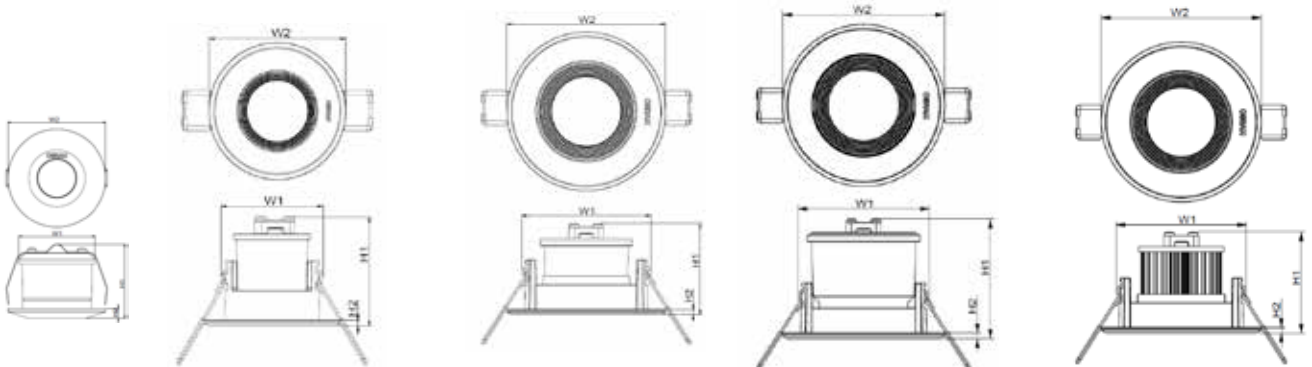

2W Mini

2W

4W

6W

8W